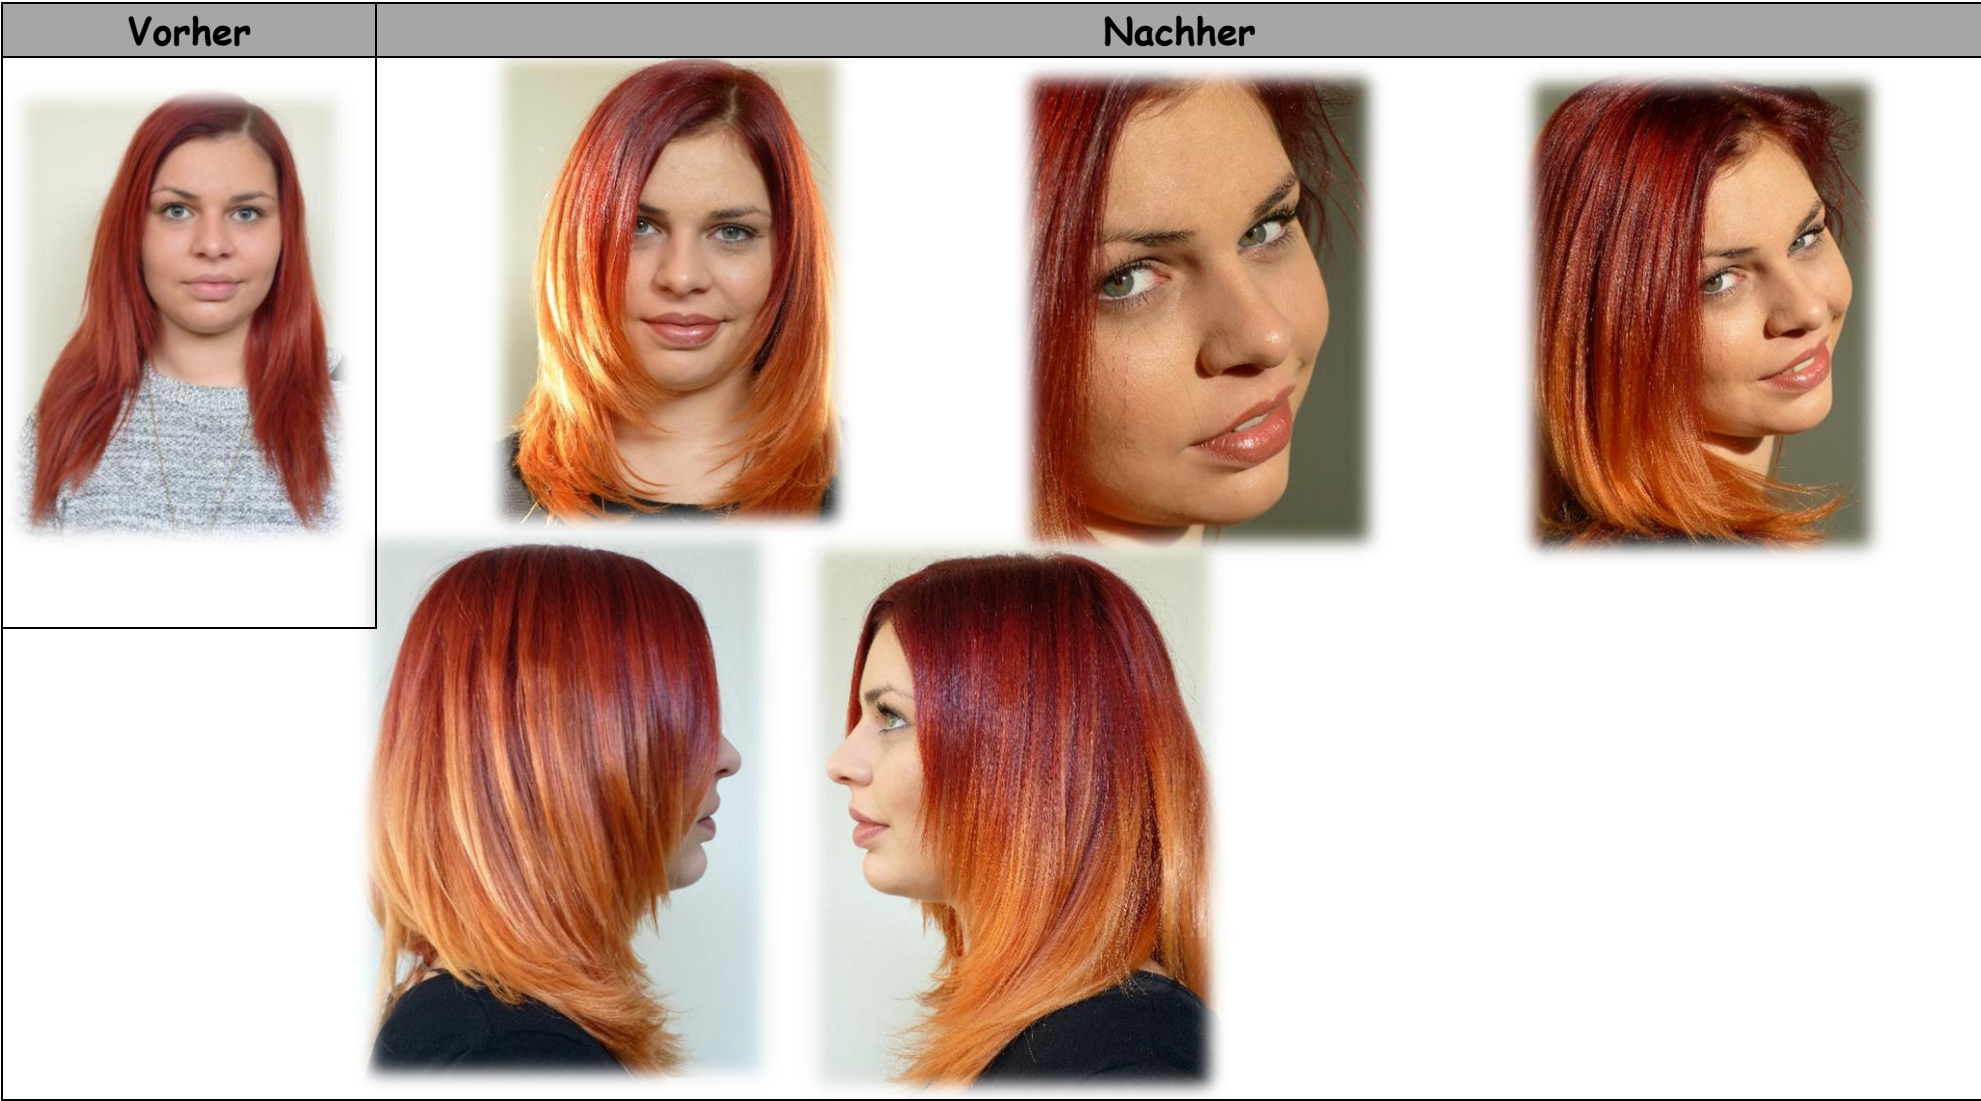

Schätzer Melanie

Vorher	Nachher		
			
			

Cockburn Nadine

Lubach Verena

Vorher	Nachher	
 A portrait of Verena Lubach with straight, light blonde hair, looking directly at the camera.	 A close-up profile view of Verena Lubach's curly hair, showing the texture and color.	 A portrait of Verena Lubach with curly hair, looking slightly to the right.
 A portrait of Verena Lubach with curly hair, smiling, with her hand touching her hair.	 A profile view of Verena Lubach's curly hair, showing the volume and texture.	

Strauß Natja

Vorher

Nachher